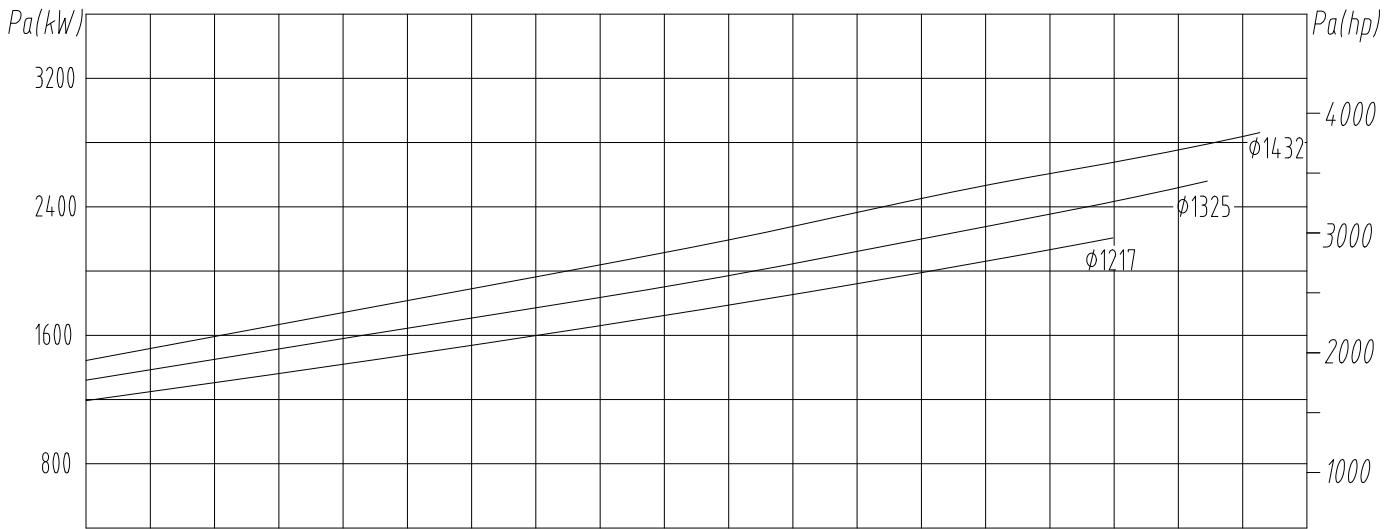

1000VCP-96 Performance Curve

60Hz
590r/min

note: Curves as per ISO 9906 2B

Design	XQ
Chkd	
Date	

Hunan Credo Pump co., Ltd.