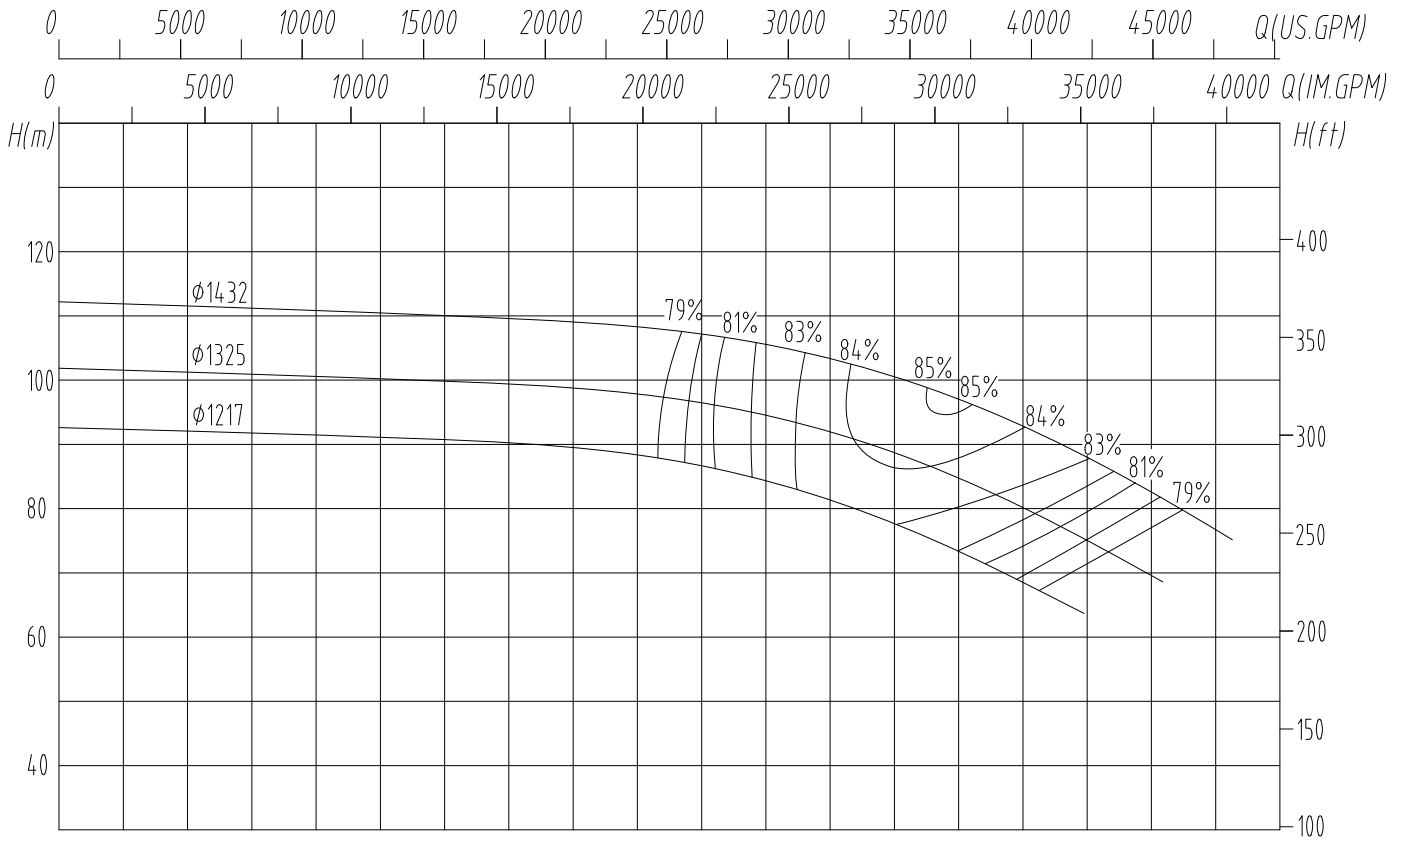

1000VCP-96 Performance Curve

60Hz
590r/min

note: Curves as per ISO 9906 2B

Design	XQ
Chkd	
Date	

Hunan Credo Pump co., Ltd.