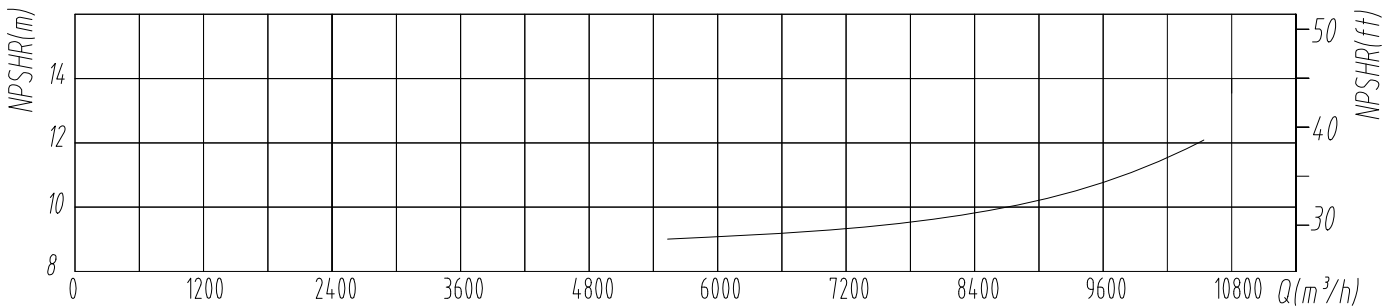

1000VCP-96 Performance Curve

60Hz
590r/min

note: Curves as per ISO 9906 2B

Design	XQ
Chkd	
Date	

Hunan Credo Pump co., Ltd.